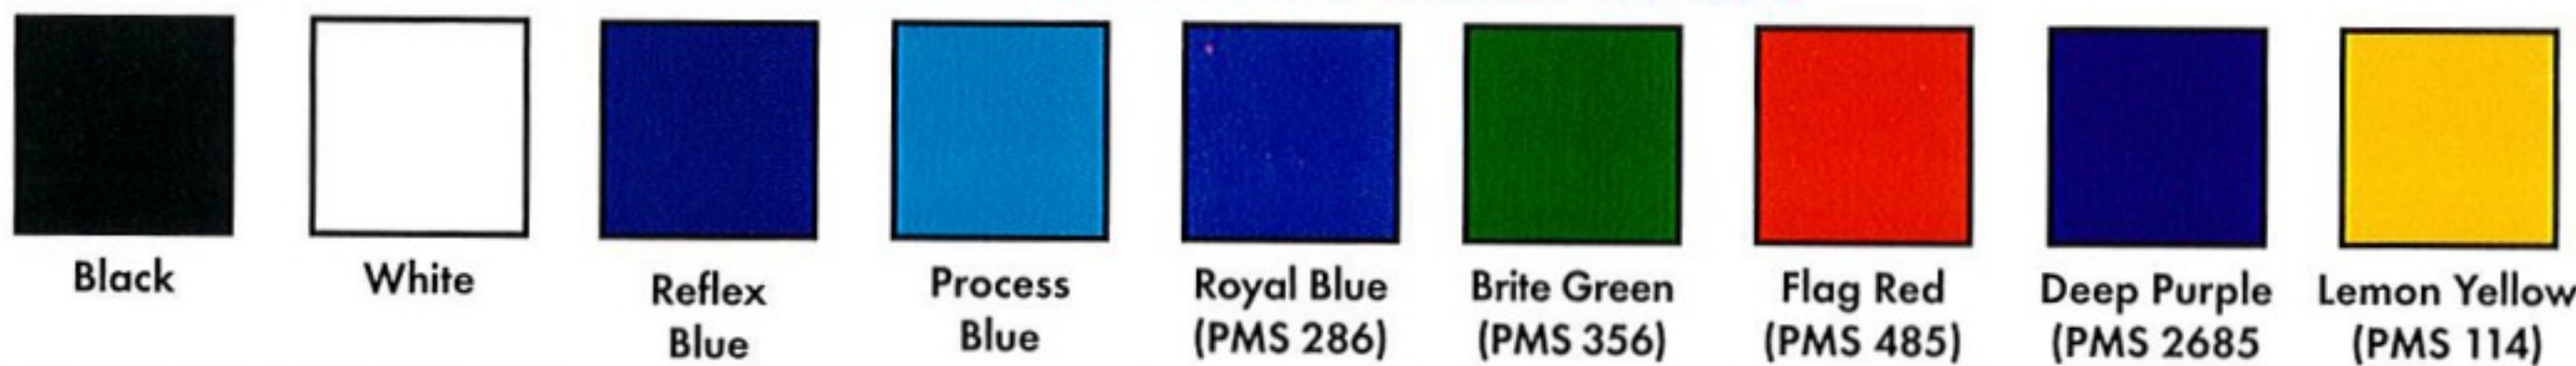

SILK SCREEN INKS FOR LAMINATED BAGS