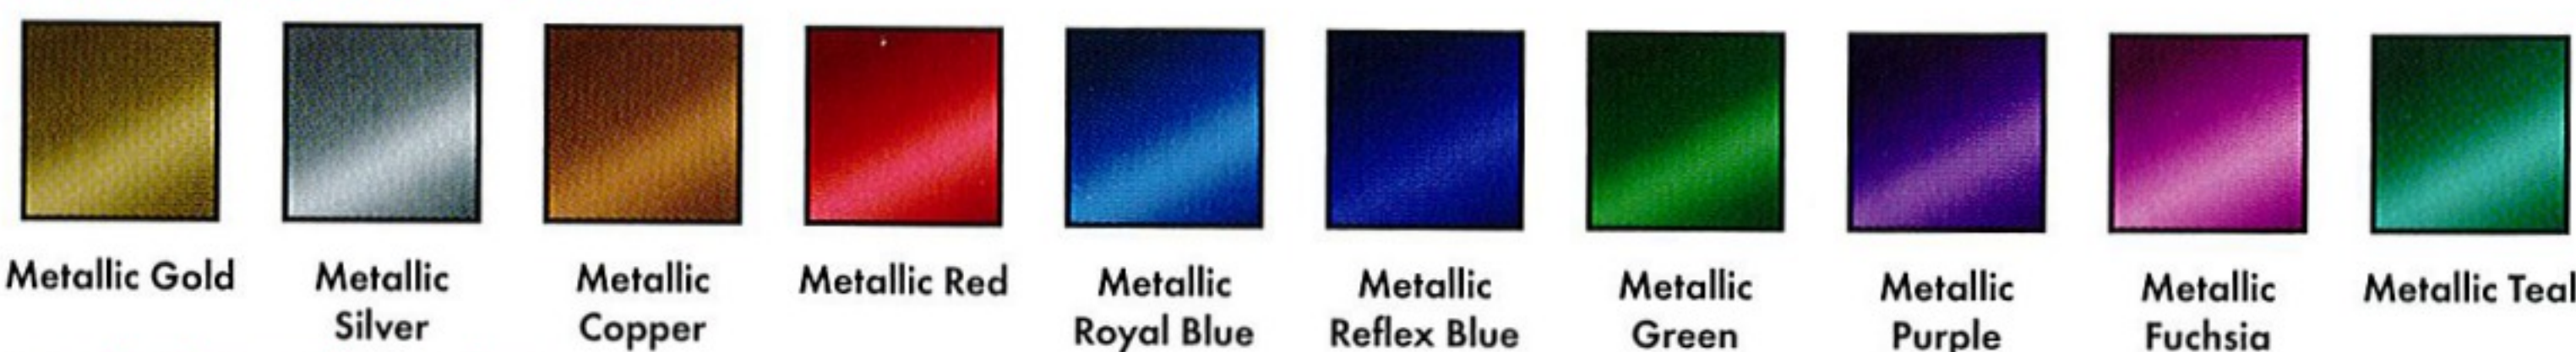

INK IMPRINT COLORS

Swatches shown are for approximate color representation only. PLEASE consult your Pantone Color Guide.

SILK SCREEN INKS

We've gone to a new system for silk screen inks. We have our own mixes that do not match any exact Pantone color. We have listed a close Pantone color approximation, but they are not exact. **WHEN ORDERING, USE THE NAME OF THE INK, NOT THE PANTONE COLOR.** We have several fluorescent neons to give a more vibrant "pop" on the bags. Please note that the fluorescent neons do not reflect well on the color swatches below. Consult your Pantone color guide for approximations. The same is true for the metallic inks.

Some screen colors will vary in hue on colored bags. This is a result of the transparency of ink which can alter the purity of the intended color. Some screen colors are not available on some colored bags. Please call with questions.

SILK SCREEN INKS FOR LAMINATED BAGS

FOIL COLORS

Swatches shown are for approximate color representation only. Pantone Color Match is not available for foils. Some foil colors may not be suitable for hot stamping on select bags. Please call for details.

Metallic Foil Colors

Solid Foil Colors